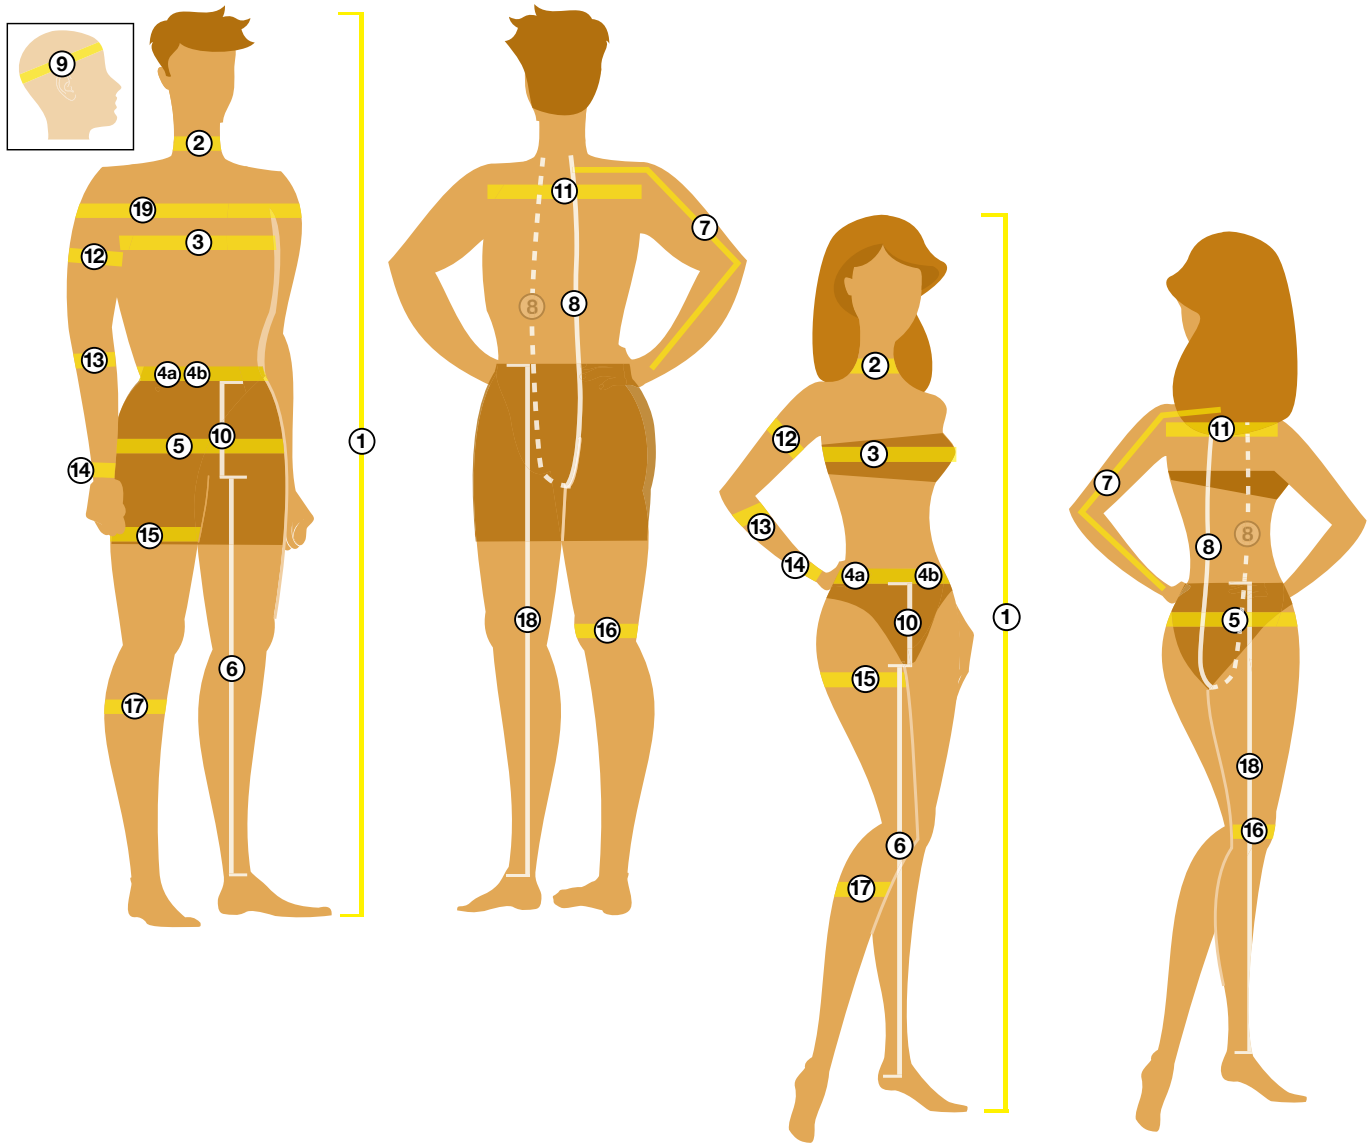

## MEASURING GUIDELINES FOR MEN AND WOMEN

### ① HEIGHT

Stand straight against a wall without your shoes. Make a mark level with the top of your head. Measure from this point down to the floor.

### ② NECK

Measure around the base of the neck where a collared shirt would fit, or measure a collar band on a shirt that fits you well.

**3 CHEST / BUST**

Measure the fullest part of your chest/bust. Hold the tape firmly, but not tightly. Be sure the tape is level and straight across your back. Stand naturally.

## MEASURING CHARTS FOR MEN